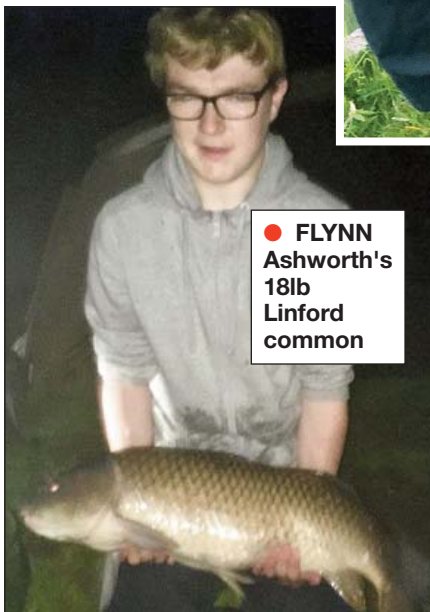

Lodge hotting up for those who can stand the heat...

MILTON Keynes – as hot as the Middle East this week! But there were still fish to be caught for some...

Among them were several getting their first carp of Lodge Lake's new season. Lou Smith got a new venue PB 21-1 mirror. Roy Crigliano had two nice commons and Tony Lawrence one as did Kane Thompson. Ian Bardell had a nice lump from Newport's Big Pit.

■ **BACK** on Lodge Gary Maton spent an afternoon bagging prime roach – fish falling for hemp and pellet on the drop.

■ **LINFORD** pits saw Flynn Ashworth, 14, land his first carp – 18lb – while out with dad, Dave. Their first outing had been washed out by the thunderstorms of a few weeks ago, but this one went to plan. "He was still all made-up when we got home at 1.30am," said Dave.

● **FLYNN** Ashworth's 18lb Linford common

using 'cobweb' gear – size 22 to 11b BS – on the canal when he hooked, and landed, a 2lb tench. Takes good hands that does!

■ A **CHUB** pushing 5lb was Ian Barnes' reward on Olney's Ouse, while Willards' Tim Ray had a net full of Ravenstone silvers.