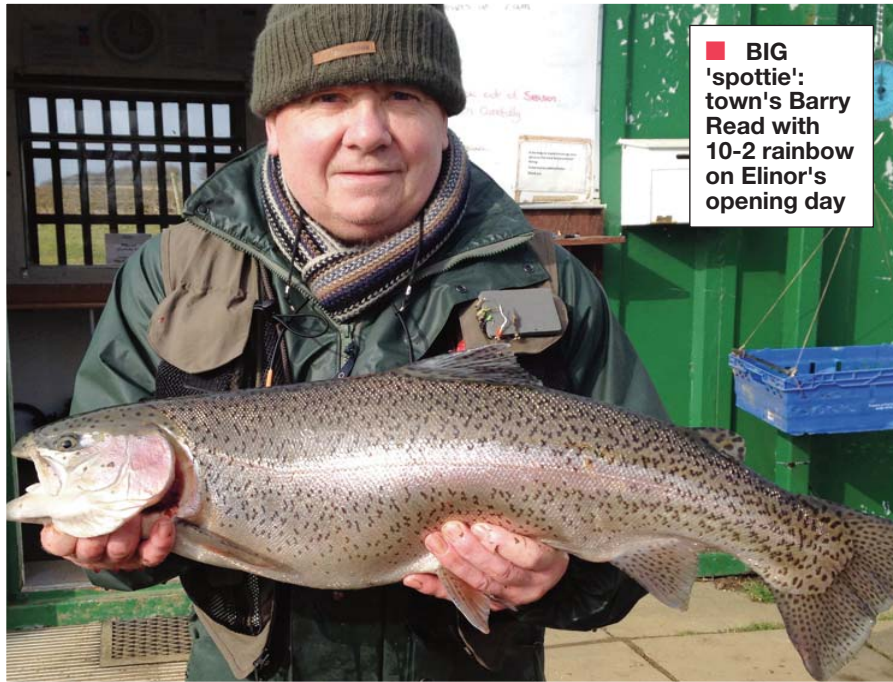

Team Kent's Chris Garrett topped the final leg with 77-8 as King's Mick Hewlett and Gimbit's Steve Shakespeare both netted 44lb.

● OSPREY's Lakeside do saw Ian Millin bag 120lb, carp on corn, with Rob Napper getting 79lb and Neil Fenner 72lb.

● BRAVING floods on the Nene saw mates Jan Cebula (pictured) and Jim Martin share almost 30lb of bream and chub, mostly on caster and worm.

● FANCY a tackle trade career? Gilders need a keen-to-learn trainee with an interest in fishing. E-mail sales@gildersonline.co.uk

● AN AT & Canal Trust pairs champs qualifier is being held on Nene's Stoke-to-Yardley canal on May 3. Practice 60 peg opens 12th, 19th and 26th April - 01604 587382 or 07711 086436.

● SWAN Lake provided Stanwick's carp of the week, an 18 to Ollie Pruden.

● WHITE Hart Flore, Flecknoe: Dave Chapman 39-13, Tom Griffiths 23-12, John Berry 17-6.

● CASTLE, Canons bottom: Alf Gillard 16-8, Dave Cantrell 10-8, John Lewis 8-12.

● TOWCESTER Vets, Castlethorpe canal: Ron Collins 14-12 (big roach, and skimmers), Chris Howard 7-10, Tosh Saunders 6-4.

● COUNTY Vets, Canons, midweek: John Lewis 8-12, Geoff Lewis 4lb, Paul Lafflin 3-8.

● TOWCESTER, Castlethorpe cut: John Balhatchett 6-8, Brian Beard 5-10, Kevin Nightingale 4-11.

● NENE, Heyford canal: Bas Eaton 4-6, Les Wallis 2-12, Brian Beard 2-6.

● FLORE & Brockhall teams

■ **BIG 'spottie': town's Barry Read with 10-2 rainbow on Elinor's opening day**

of three, Stockton: Gareth Abrahams (Regulars) 2-11, Steve Smith (Dolphins) 2-6, Gerald Cash (George) 1-8. Regulars and Dolphins joint leaders with one leg to go.

● ABINGTON, Heyford canal: Dave Huth 2-2, Richard Hawkes 0-13, Russ Coleman 0-6.

● FINEDON, Ringstead shallows Nene: John Joyce and Roger Brain both 0-8-8, Steve Amos 0-6-8.

● **TROUT:** Elinor, Ravensthorpe, Ringstead and Pitsford have all opened for their respective new seasons.

● **ANNUAL meetings:** Towcester, Wednesday March 18, Towcester football supporters' club; Nene, April 13, Yeoman of England, Wootton ■