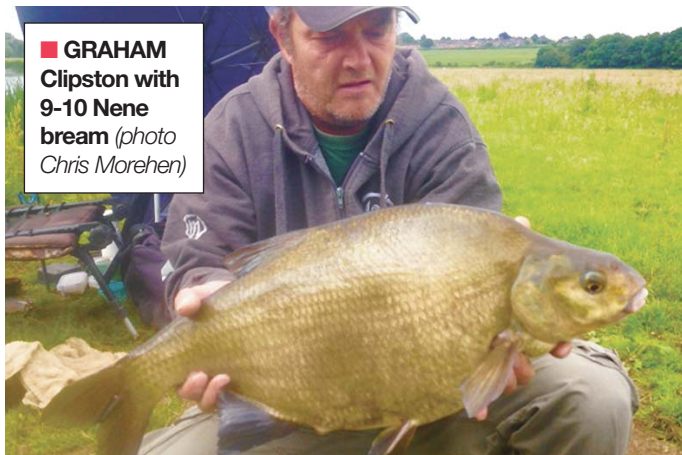

### STARTING the season with a real bang! That is the Nene: producing a stunning 18lb barbel AND some big bream bags!

Thought by some to have come from the Elton syndicate section, the big whiskers fell to county man Gary Johnson on opening day, which coincided with his birthday.

He told the 'Fish on Friday' website he had always dreamed of catching a special fish on June 16 and said: 'it finally happened, a pure gold 18lb barbel from the Nene'.

Moulton man Jim Martin, fishing the Oundle Nene,

Wednesday, had an amazing three hours despite pouring rain – bagging 21 bream for just over 100lb. Then, next day, pal Jan Cebula had eight slabs to 6-2 for 40lb.

And at Islip Graham Clipston had 11 bream to a huge (for a river fish) 9-4...plus three tench for 83-10.

● THE Ouse has been producing barbel, too. Richard

■ **GRAHAM Clipston with 9-10 Nene bream** (photo Chris Morehen)

Clipston had one circa 14lb from a Newport section while Gary Teer came close to the double mark.