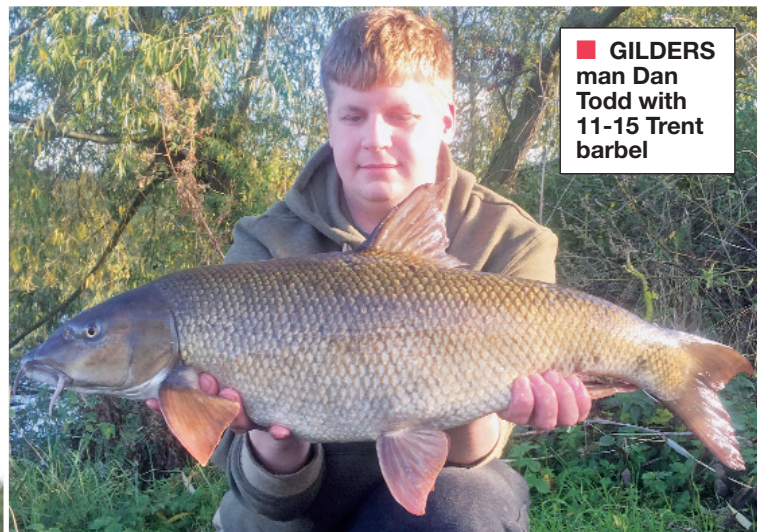

■ IAN Lerway – a winner on Pitsford with this 15-11 pike

He netted 31 fish for 148-5 on Saturday – almost enough to win the cup in one hit – and added 64-1 on Sunday to beat runner-up Dave Lawrence by close to 50lb overall.

And his Ringer 'juniors' Steve and Phil made third and fifth with 110lb and 88lb as, between them, the family squad went home more than two-grand better off.

● GILDERS latest 'works outing' saw five rods share 15 Trent barbel (best 11-15 to Dan Todd) 15 chub to 5-4 and two good bream.

● LURE Anglers Society's Pitsford boat match saw Ian Lerway top with a 15-11 pike on a day when most struggled.

● STANWICK's fish of the week was Brad Wegner's 26-6 common. Pete Atherton had a 23-8.

● BROWNING took an early lead in this year's Castle Ashby AT winter league, winning Sunday's opener by a single point from Black Horse who were three up on RAF.

All top three weights came from the Brickyard as 'Ashby A's Rolly McEneanny won with 39-3 followed by Browning's Gary Young on 37-12 and Milton Keynes' Ian Bagshaw 31-12.

● WHITE Hart Flore, Barby Banks: Tom Griffiths 83-8, Gary Muddiman 79lb, Ron Collins 62-8; midweek also on the Banks, Glen Tilson 64-1, Griffiths 63-14, Jeff Wiggins 35-8.

● FLORE & Brockhall, Dog Lane: Bob Prowse 34lb, Jim Tanser 30lb, Rob Rawlins 25lb.

● CASTLE, Canons, silverfish league opener: Jeff Rice 15-8, Geoff Lewis 14-4, Bob Spencer 11-4.

■ GILDERS man Dan Todd with 11-15 Trent barbel