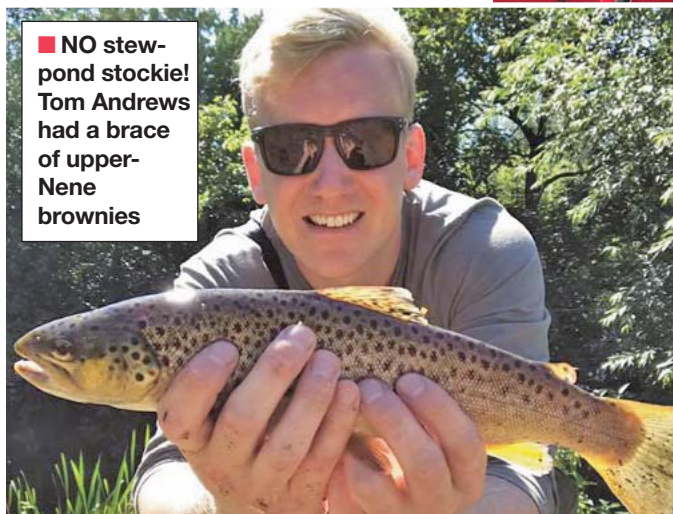

As Team Ringer masters the Feedermasters, patriarch...

Geoff shows the younger guys how

RING-a-ding-ding! Team Ringer are Feedermaster super-league champs thanks to a runaway final-round win spear-headed by grand-master Geoff Ringer.

They went into Sunday's Barston match eight points adrift of Nu Fish...and came out 26 points clear with three section wins and a second out of four.

And 'grandpa' Geoff led the way – overall winner with a Barston PB of 167-12 – mostly carp caught at either 65 yards or down the side.

Steve and Phil Ringer and Rob Wootton had been praying Geoff would be drawn on peg 124: "And I was," he said, "It was as though it was meant to be. I only had to get a feeder in the lake for a double-figure carp to drag my rod round!"

He's been on a roll of late, topping a practice match in the run-up to the previous round and then winning the Ivan Marks memorial on Ferry Meadows.

● **HAPPY man Tom Andrews' recent stalking session on the upper-Nene – 'where it is no wider than a road' – saw him catch two superb small, wild, brownies plus 12 chub and 11 perch.**